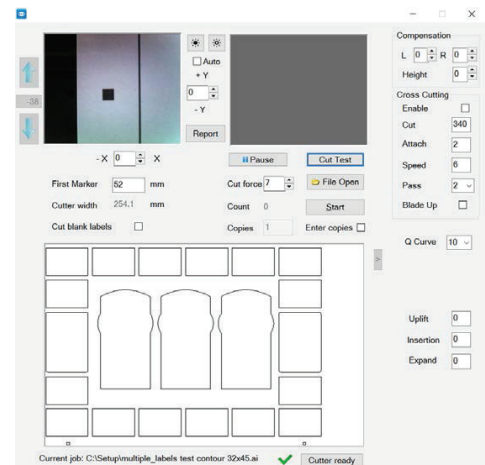

Cutter Management tool

Distributed by:

OPTUS VENTURES CORPORATION

Address: Suite 501 N State Centre Bldg.,
333 Juan Luna St., Binondo, Mla. Philippines 1006
Website: www.optusventures.com

Tel: +632 245-9924
Fax: +632 242-3977
E-mail Address: sales@optusventures.com